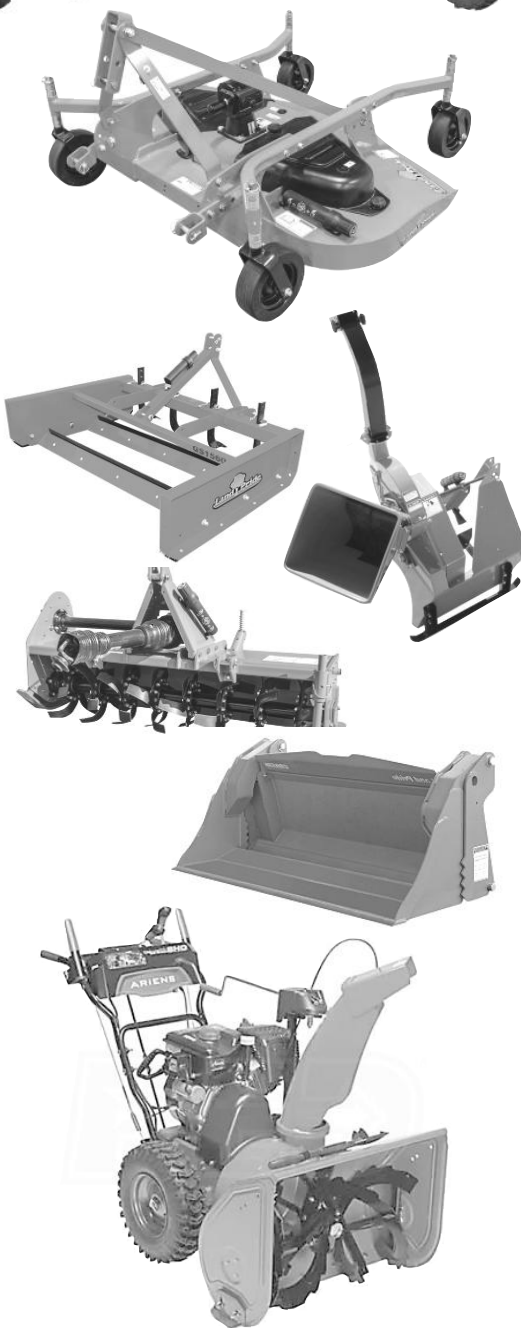

EQUIPMENT TRAILERS DAY WEEK

18' Flatbed Equipment Trailer	$100	N/A
6 x 10 Dump Trailer	$100	N/A

- Pricing & availability subject to change without notice.
- Prices do not include sales tax, delivery, fuel or insurance.
- Delivery is $80.00 per hour • Rental Periods: 1 Day = 8 hrs; 1 Week = 40 hrs.
- Units full of fuel going out and should be full when they come back to avoid additional charges
- Maintenance - Return the unit as clean as when you pick it up. The customer is responsible for daily routine maintenance (fluid levels, etc.). Flat tire and any damage to the unit is also the customer's responsibility.
- Payment - Unless the renter has an open account with us, payment in full for the rental period will be required in advance along with a copy of valid driver's license and credit card number.
- Important - If you have any problems with the equipment you have rented, discontinue use immediately and call us.

USED EQUIPMENT FOR SALE

UTILITY VEHICLES

Kubota RTV 1100, 1066 hours	$13,900
Kubota RTV 500, 282 hours w/snowplow	$8,950

TRACTORS

Kubota L3240 HST, 1102 hours	$17,900
Kubota L3240 HST, 501 hours	$24,900
New Holland Boomer 37, 350 hours	$18,900
John Deere 5065E, 761 hours	$15,900
Kubota L4701 HST, 37 hours	$24,900
New Holland Workmaster 50, 5 hours	$29,900
Kubota B7800 HSD, New 72" Deck, 607 hours	$14,900
Kubota L2501 HST, 94 hours, TLB	$24,900
Kubota L2501 HST, 27 hours	$17,900

CONSTRUCTION

LOADER BACKHOES

Kubota B26, 1140 hours	$19,900

EXCAVATORS

Kubota U35, 1975 hours	$29,900
New Holland E26C, 10 hours	$29,900

SKID STEERS

Kubota SVL75 Tracks, 1966 hours	$27,900
Kubota SSV65, 430 hours	$29,900
New Holland L218, 10 hours	$29,900