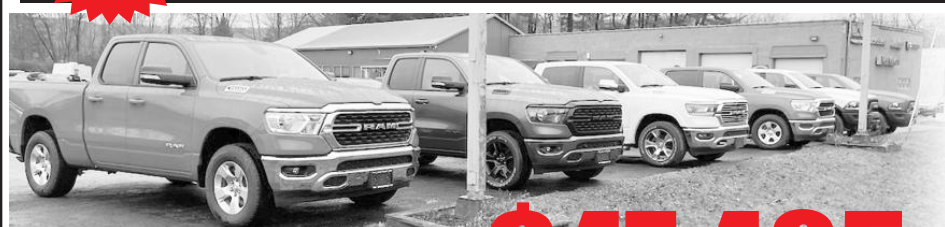

NEW 2022 RAM 1500's Instock... Ready To Go!

STARTING AT MSRP $47,405
Stock #22NT159

- QUAD CABS!
- CREW CABS!
- TRADESMAN
- WARLOCK
- LARAMIE
- REBEL

Check Out What Is Coming This Month By Calling
607-336-2277 or Online at norwichdodgechryslerjeep.com

Jeep Wave
CUSTOMER CARE

3 FREE

OIL CHANGES and TIRE ROTATIONS on Any Brand New 2022 Jeep

*Limited time offer. All rebates to dealer. Must be financed through Chrysler Capital. 0% to qualified buyers. See dealer for details.

YOUR ONE STOP SHOP FOR SALES, SERVICE, PARTS, FINANCING AND BODY SHOP NEEDS

NORWICH DODGE CHRYSLER - JEEP

158 CTY RD 32A - NORWICH, NY
(HALE STREET EXTENSION)

PHONE 607-336-CARS (2277)

Sales Hours: Mon.-Thurs. 8:30 am-6 pm; Fri. 8:30 am-5 pm; Sat. 9 am-3 pm norwichdodgechryslerjeep.com