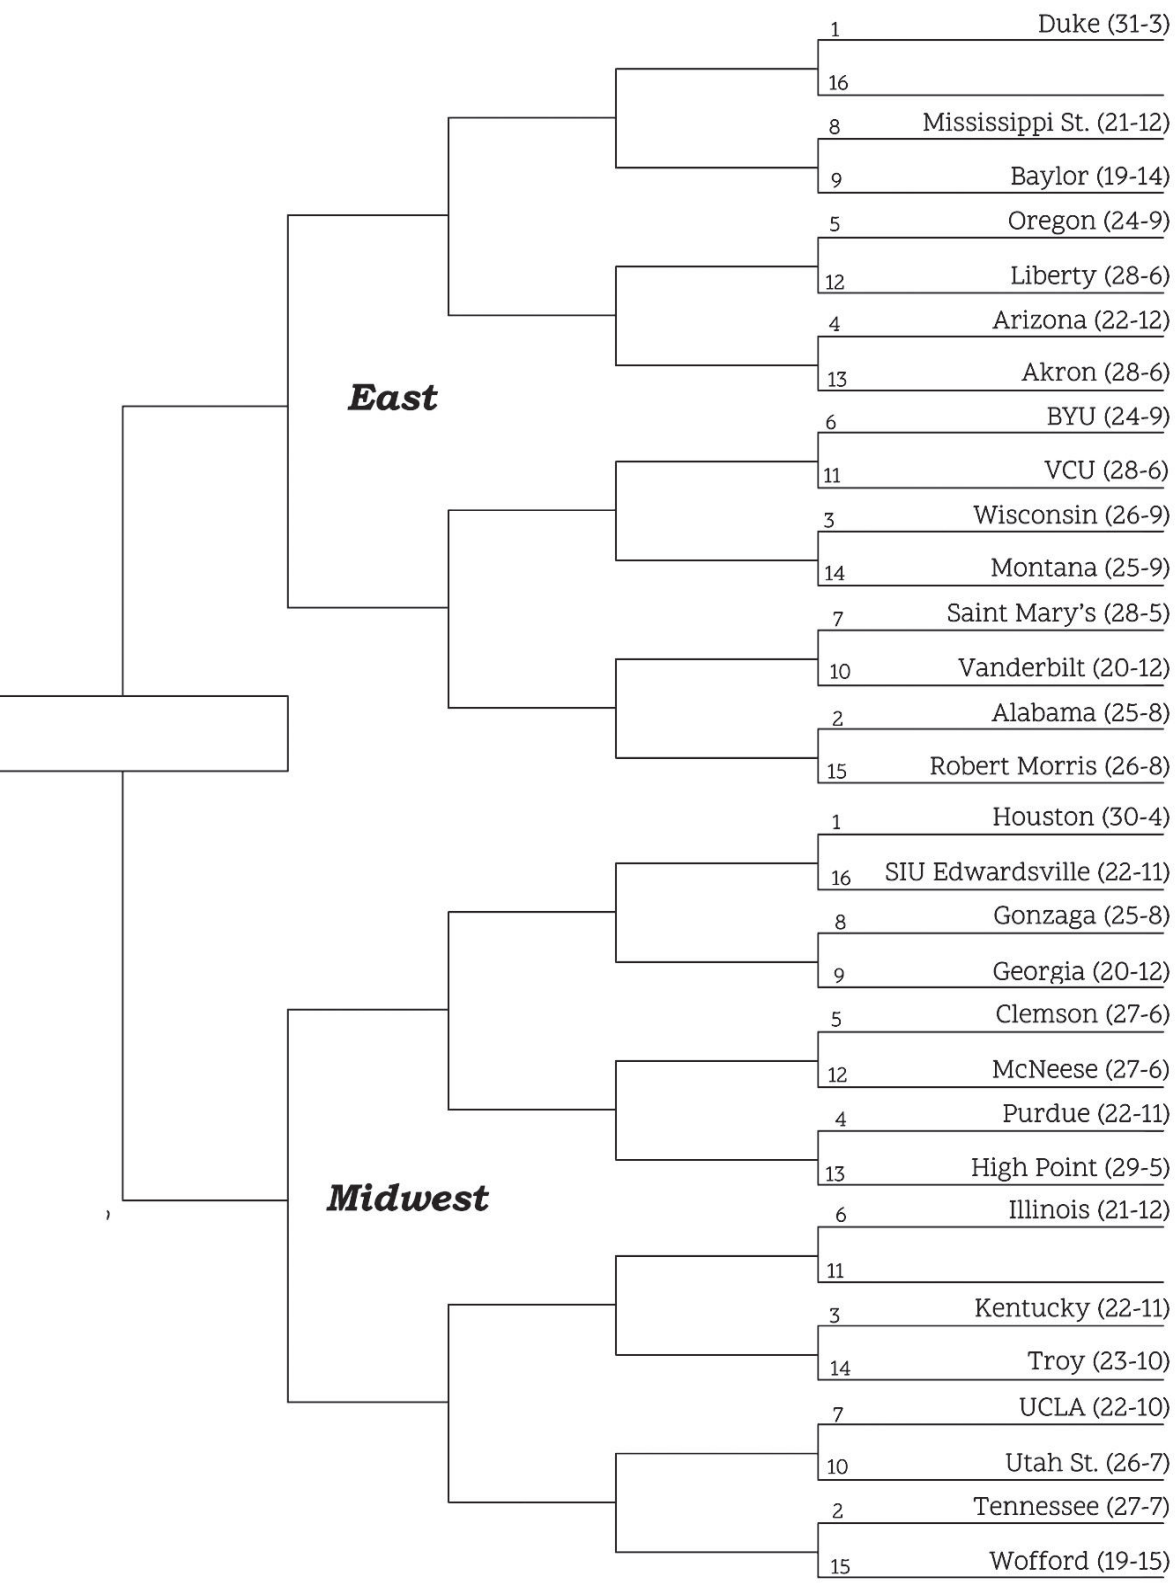

COUPON
Clip & Save

NORTH MAIN ST.,
SHERBURNE
607-674-4397

**BUY ONE
GET ONE
FREE
ICE CREAM
CONE!!!**
Expires 12/31/25

Serving Lunch, Dinner & Dessert... **OPEN EVERY DAY!**

Follow the road to the Final Four with this handy National Collegiate Division 1 Men's Basketball Championship Guide.