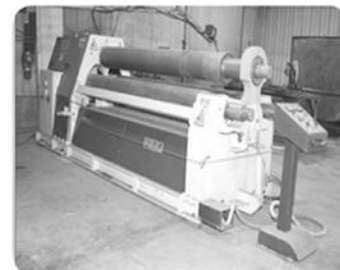

High Definition Plasma Table

OMAX Water Jet

Monarch Vertical Milling Machine

Plate Roller

Cincinnati Hydraulic Shear

800-238-7833 or 607-674-6363

Fax: 607-674-9706

www.SteelSalesInc.com